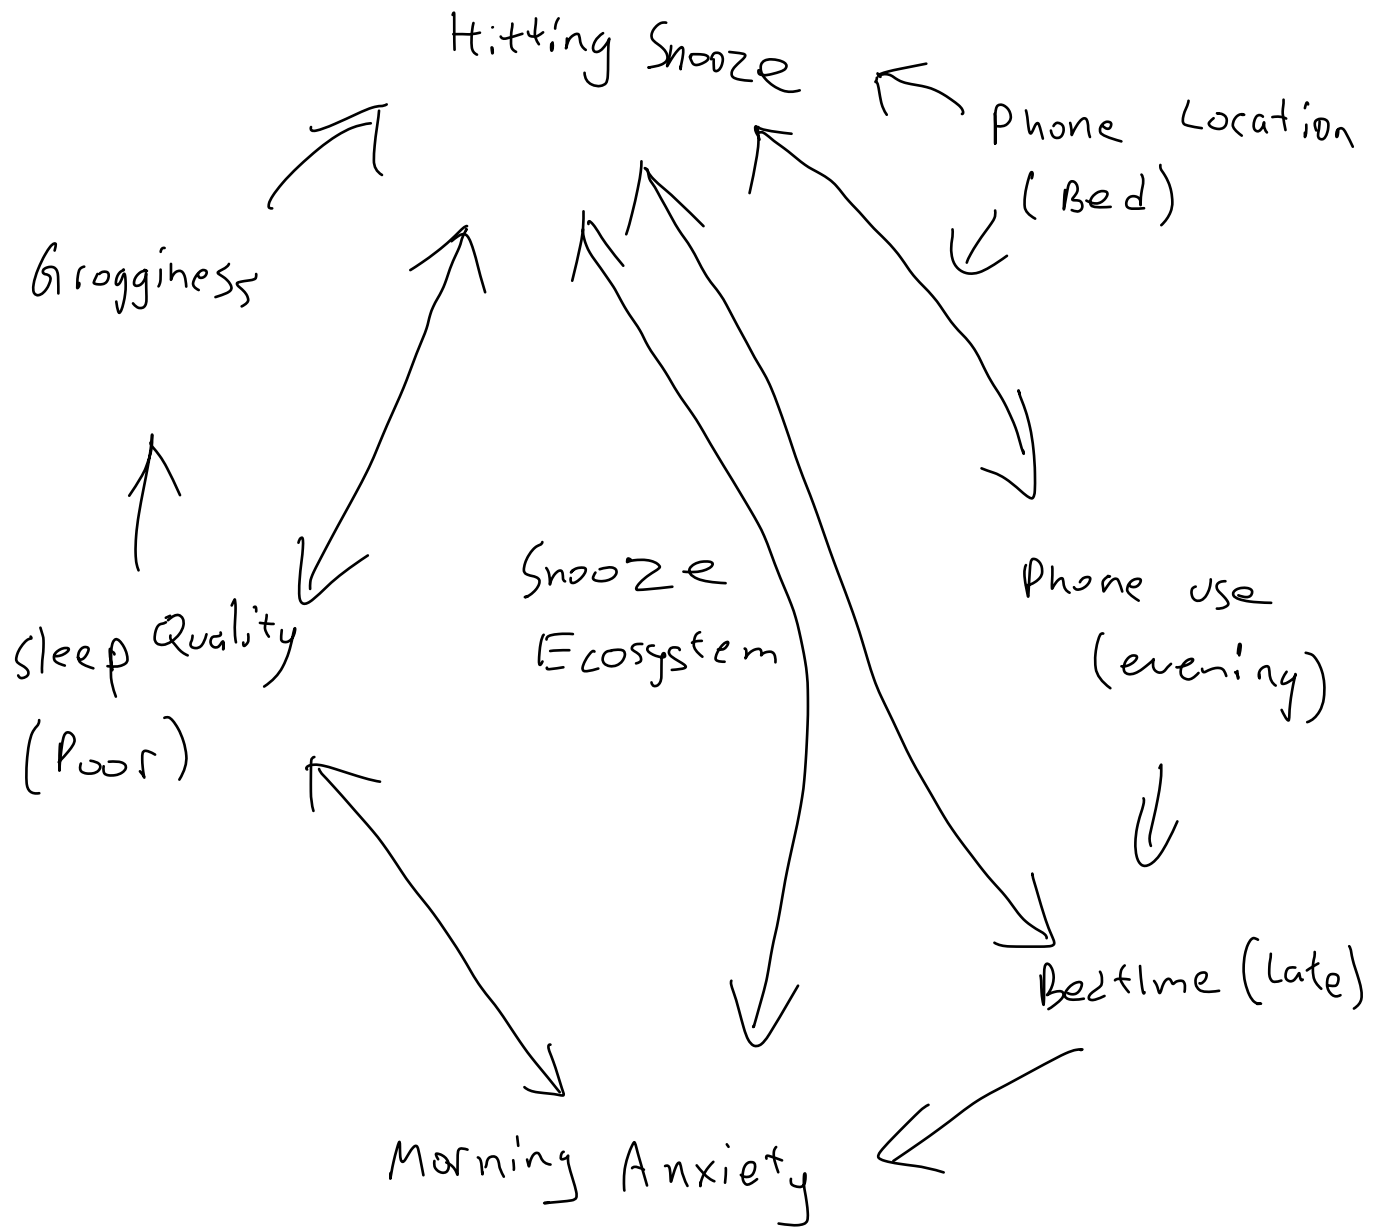

Connection Circle

Feedback Loop